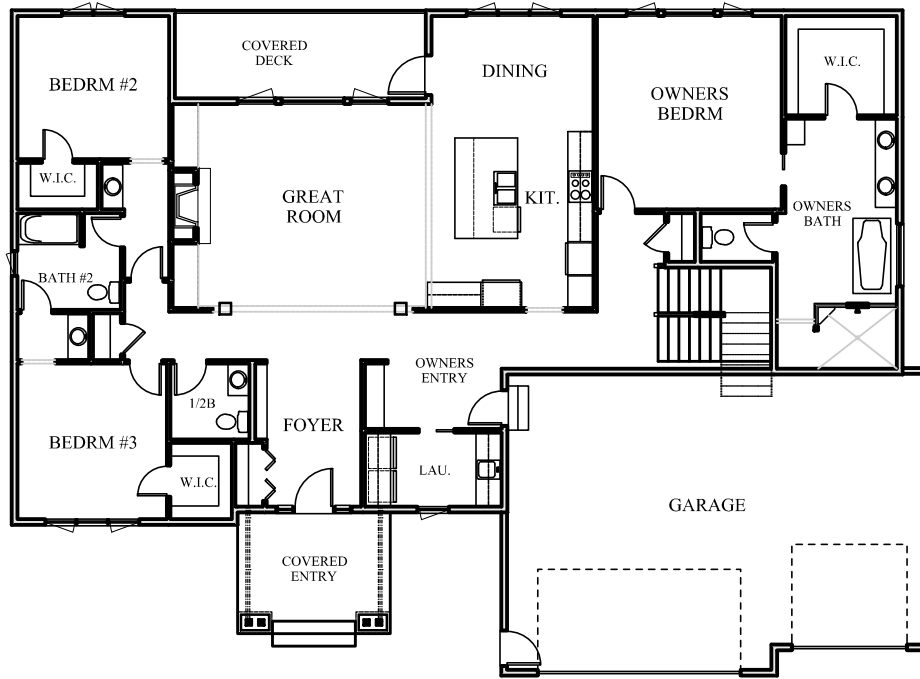

Siewert Construction

Wyndham Hills Model

1ST FLOOR PLAN
2372 SQ. FT.